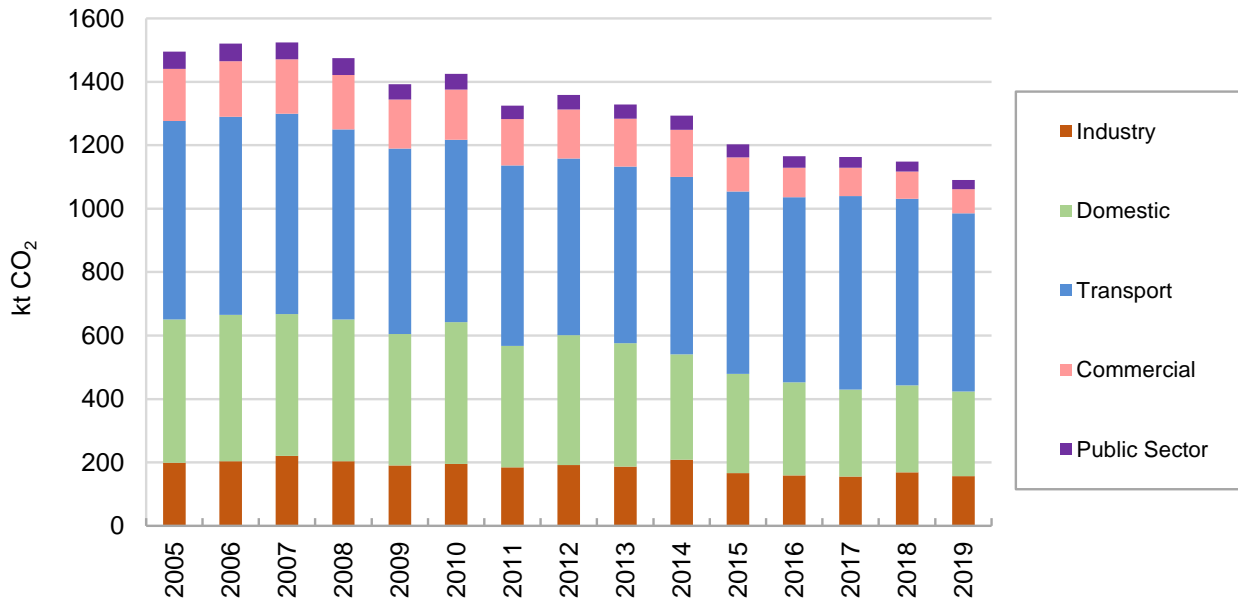

CO₂ emissions within the scope of influence of Perth & Kinross Council - by sector (kt CO₂)

Source: Department for Business, Energy & Industrial Strategy